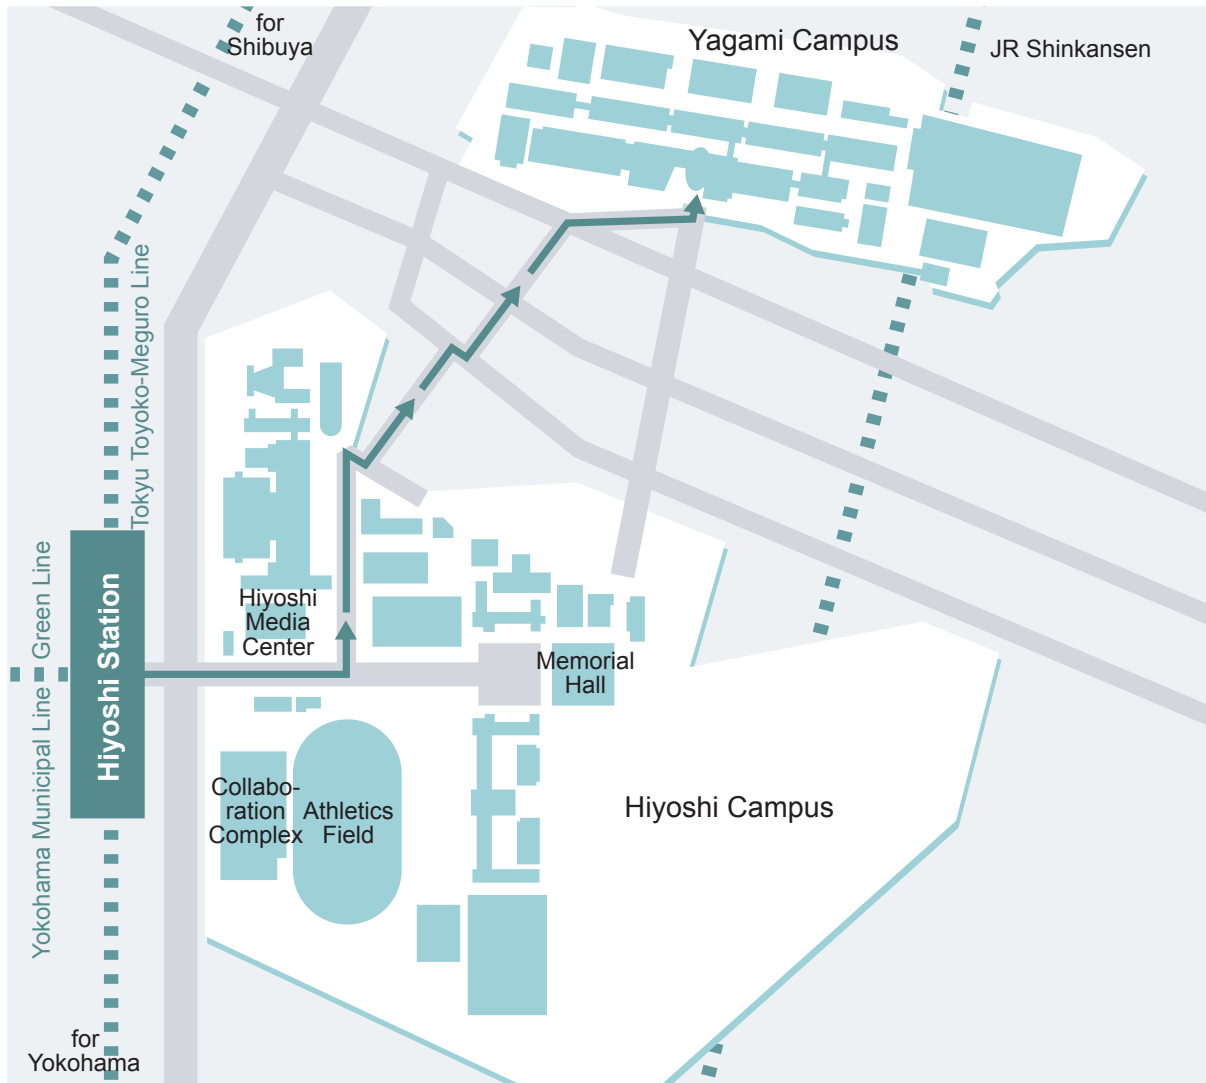

## Map

## Address

Keio University Faculty of Science and Technology Yagami Campus  
3-14-1 Hiyoshi, Kohoku-ku, Yokohama-shi, Kanagawa-ken 223-8522, Japan

## Access

15 minutes walk from Tokyu-Toyoko Line Hiyoshi Station  
2km drive by Taxi from JR Yokosuka Line Shin-Kawasaki Station